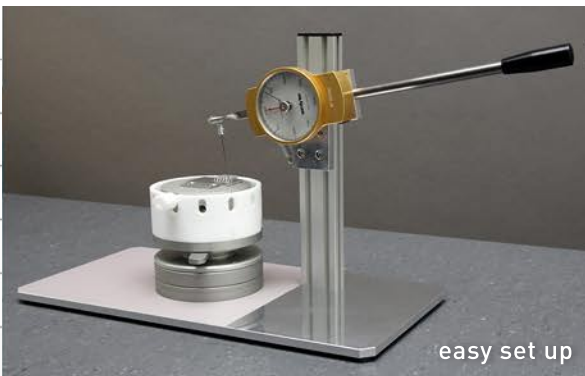

## Heavy Wire Pull Tester

The TPT manual pull tester with drag pointer can quickly and easily check heavy wire bond connections up to 2000g.

- + manual testing bond strength
- + 2 different clocks available (1000g / 2000g)
- + stand alone setup