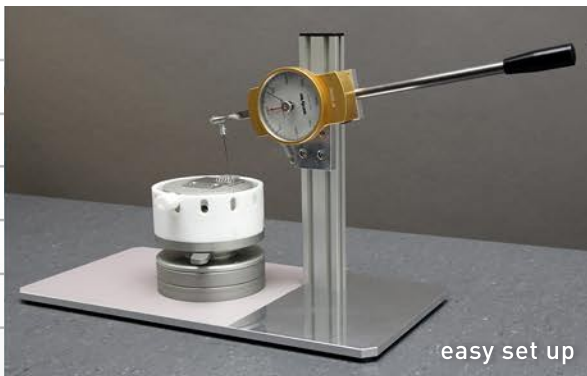

H55

Heavy Wire Pull Tester

The TPT manual pull tester with drag pointer can quickly and easily check heavy wire bond connections up to 2000g.

- + manual testing bond strength
- + 2 different clocks available (1000g / 2000g)
- + stand alone setup